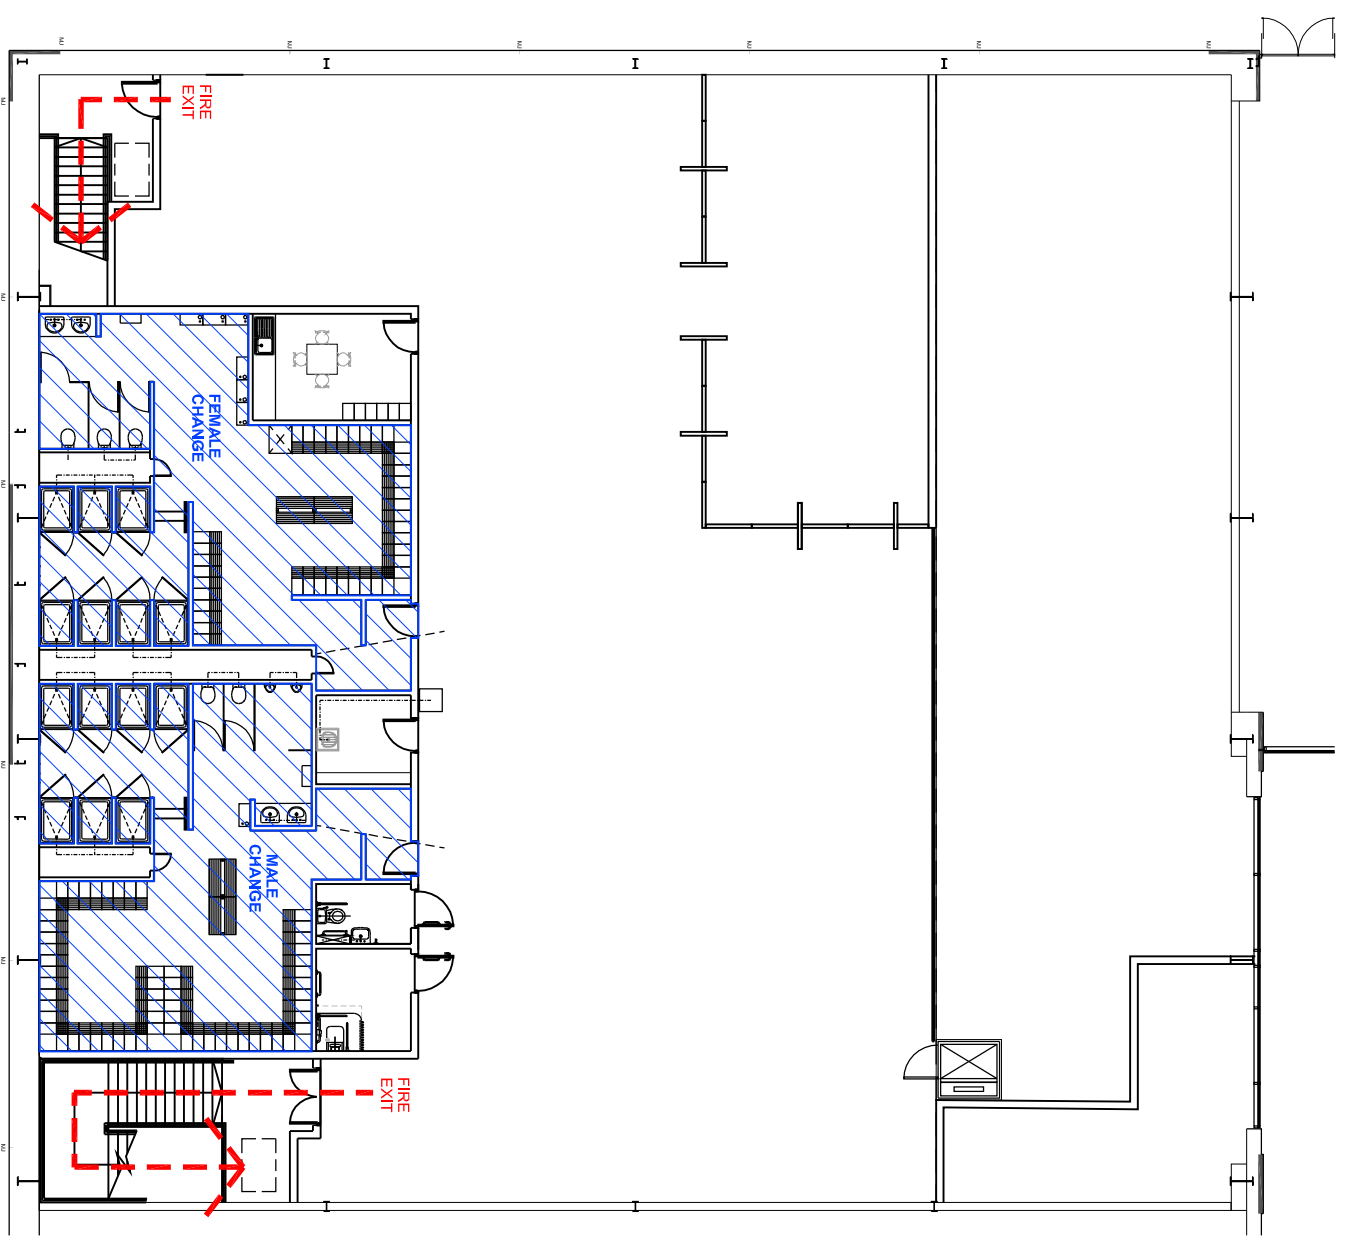

GROUND FLOOR PLAN

MEZZANINE FLOOR PLAN

CLIENT	Pure Gym Ltd	
PROJECT TITLE	Unit 12, Warwickshire Shopping Centre Coventry	
DRAWING TITLE	Fire Evacuation Plan Ground & First Floor	
DRAWING PURPOSE	FOR CONSTRUCTION	
DRAWN / CHECKED	DATE	SCALE
WB/GG	March '16	1:200 @ A3
JOB No	DRAWING No	STATUS
1PG141	2-600	---
		REVISION
		D

REV	DATE	DESCRIPTION	GR
D	29.04.16	Amended as per latest GA Plan 29.04.16	GG
C	06.04.16	Amended as per latest GA Plan 06.04.16	GS
B	30.03.16	Amended as per latest GA Plan 29.03.16	GR
A	08.03.16	Renamed the existing sliding entrance doors	GR
			DRW
			CHK