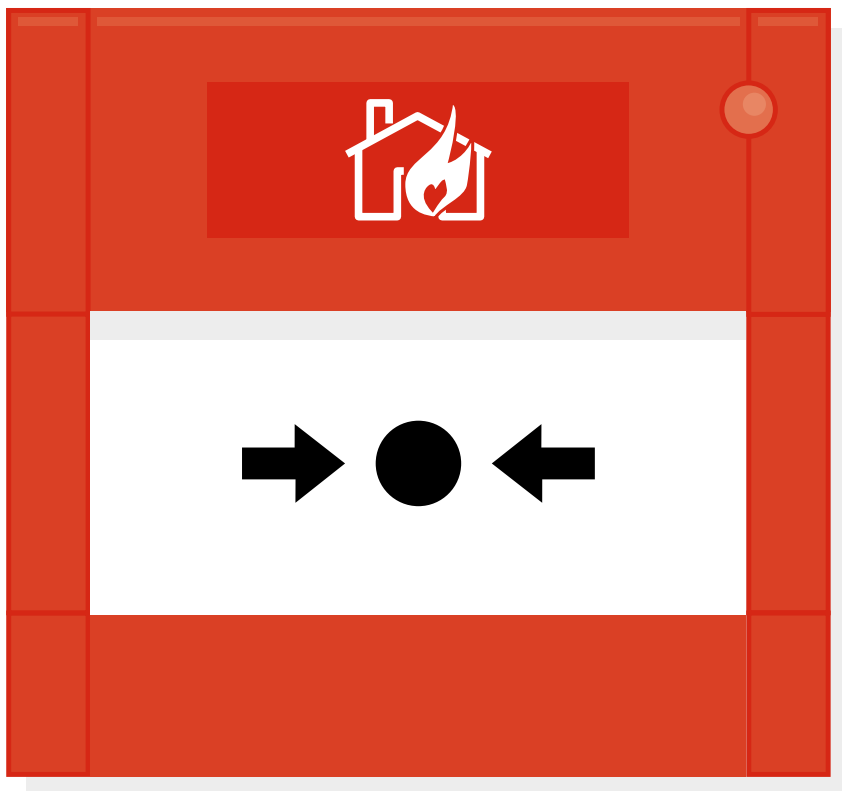

# ***IN THE EVENT OF AN ACCIDENT OR IF YOU OR SOMEONE ELSE IS IN NEED OF MEDICAL ASSISTANCE***

Contact the CCTV team by using a red emergency help point or by dialling **0203 005 4776**.

You'll find a Safety Station located near the gym entrance. It will help you with everything in case of an emergency.

# ***IF YOU SUSPECT A FIRE***

Press the nearest red fire call point.

**Red fire call point**

***BACK TO MENU***