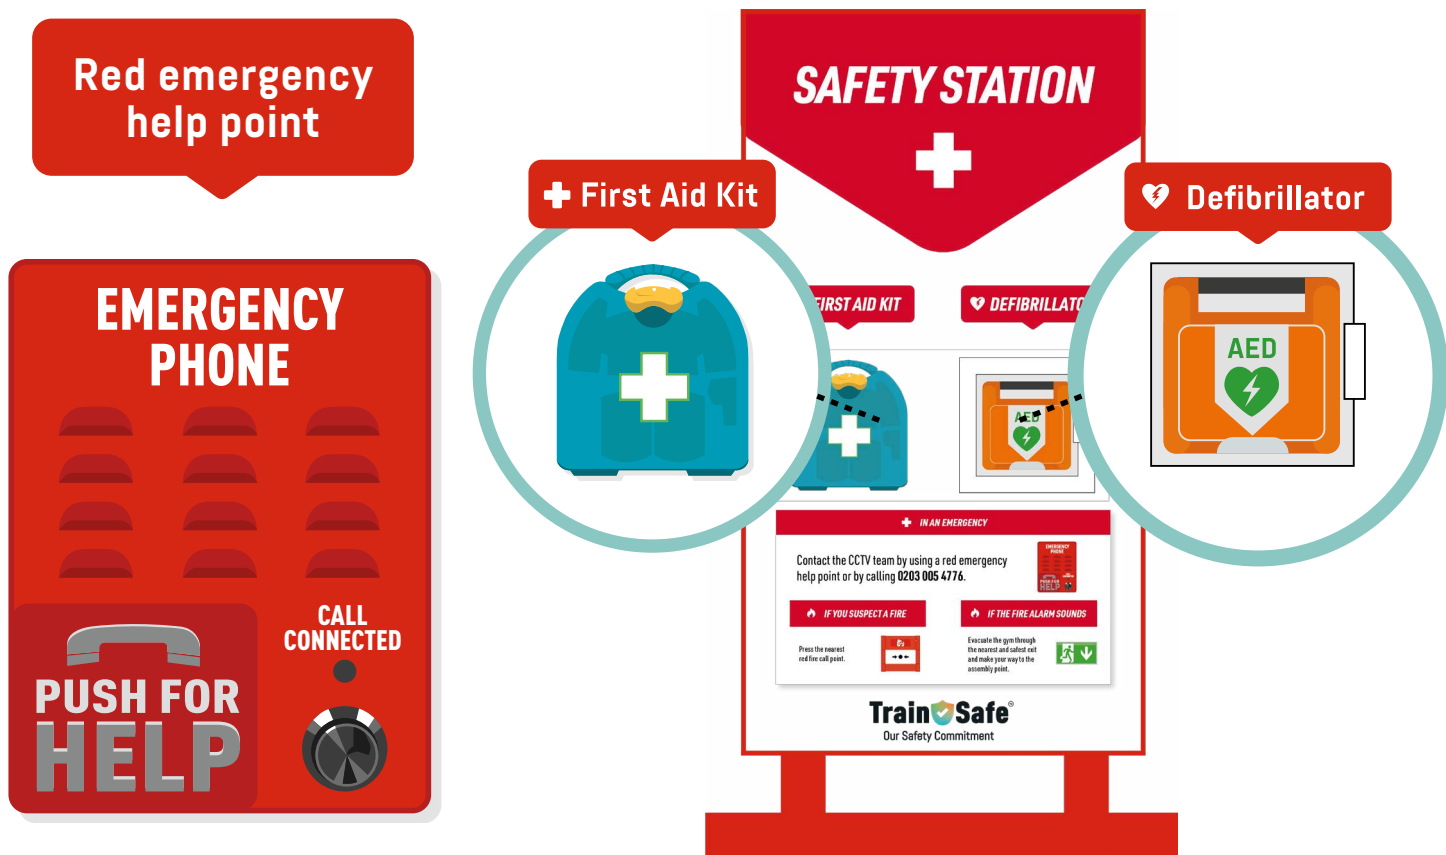

# ***IMPORTANT INFORMATION***

**First aid and emergency procedures when using the gym**

∨ **Select an option below** ∨

**+ *MEDICAL ASSISTANCE***

**🔥 *FIRE ALARM SOUNDING***

**🔥 *SUSPECT A FIRE?***

**? *GENERAL ASSISTANCE***

# ***IN THE EVENT OF AN ACCIDENT OR IF YOU OR SOMEONE ELSE IS IN NEED OF MEDICAL ASSISTANCE***

Contact the CCTV team by using a red emergency help point or by dialling **0203 005 4776**.

You'll find a Safety Station located near the gym entrance. It will help you with everything in case of an emergency.

# ***IF YOU SUSPECT A FIRE***

Press the nearest red fire call point.

**Red fire call point**

***BACK TO MENU***