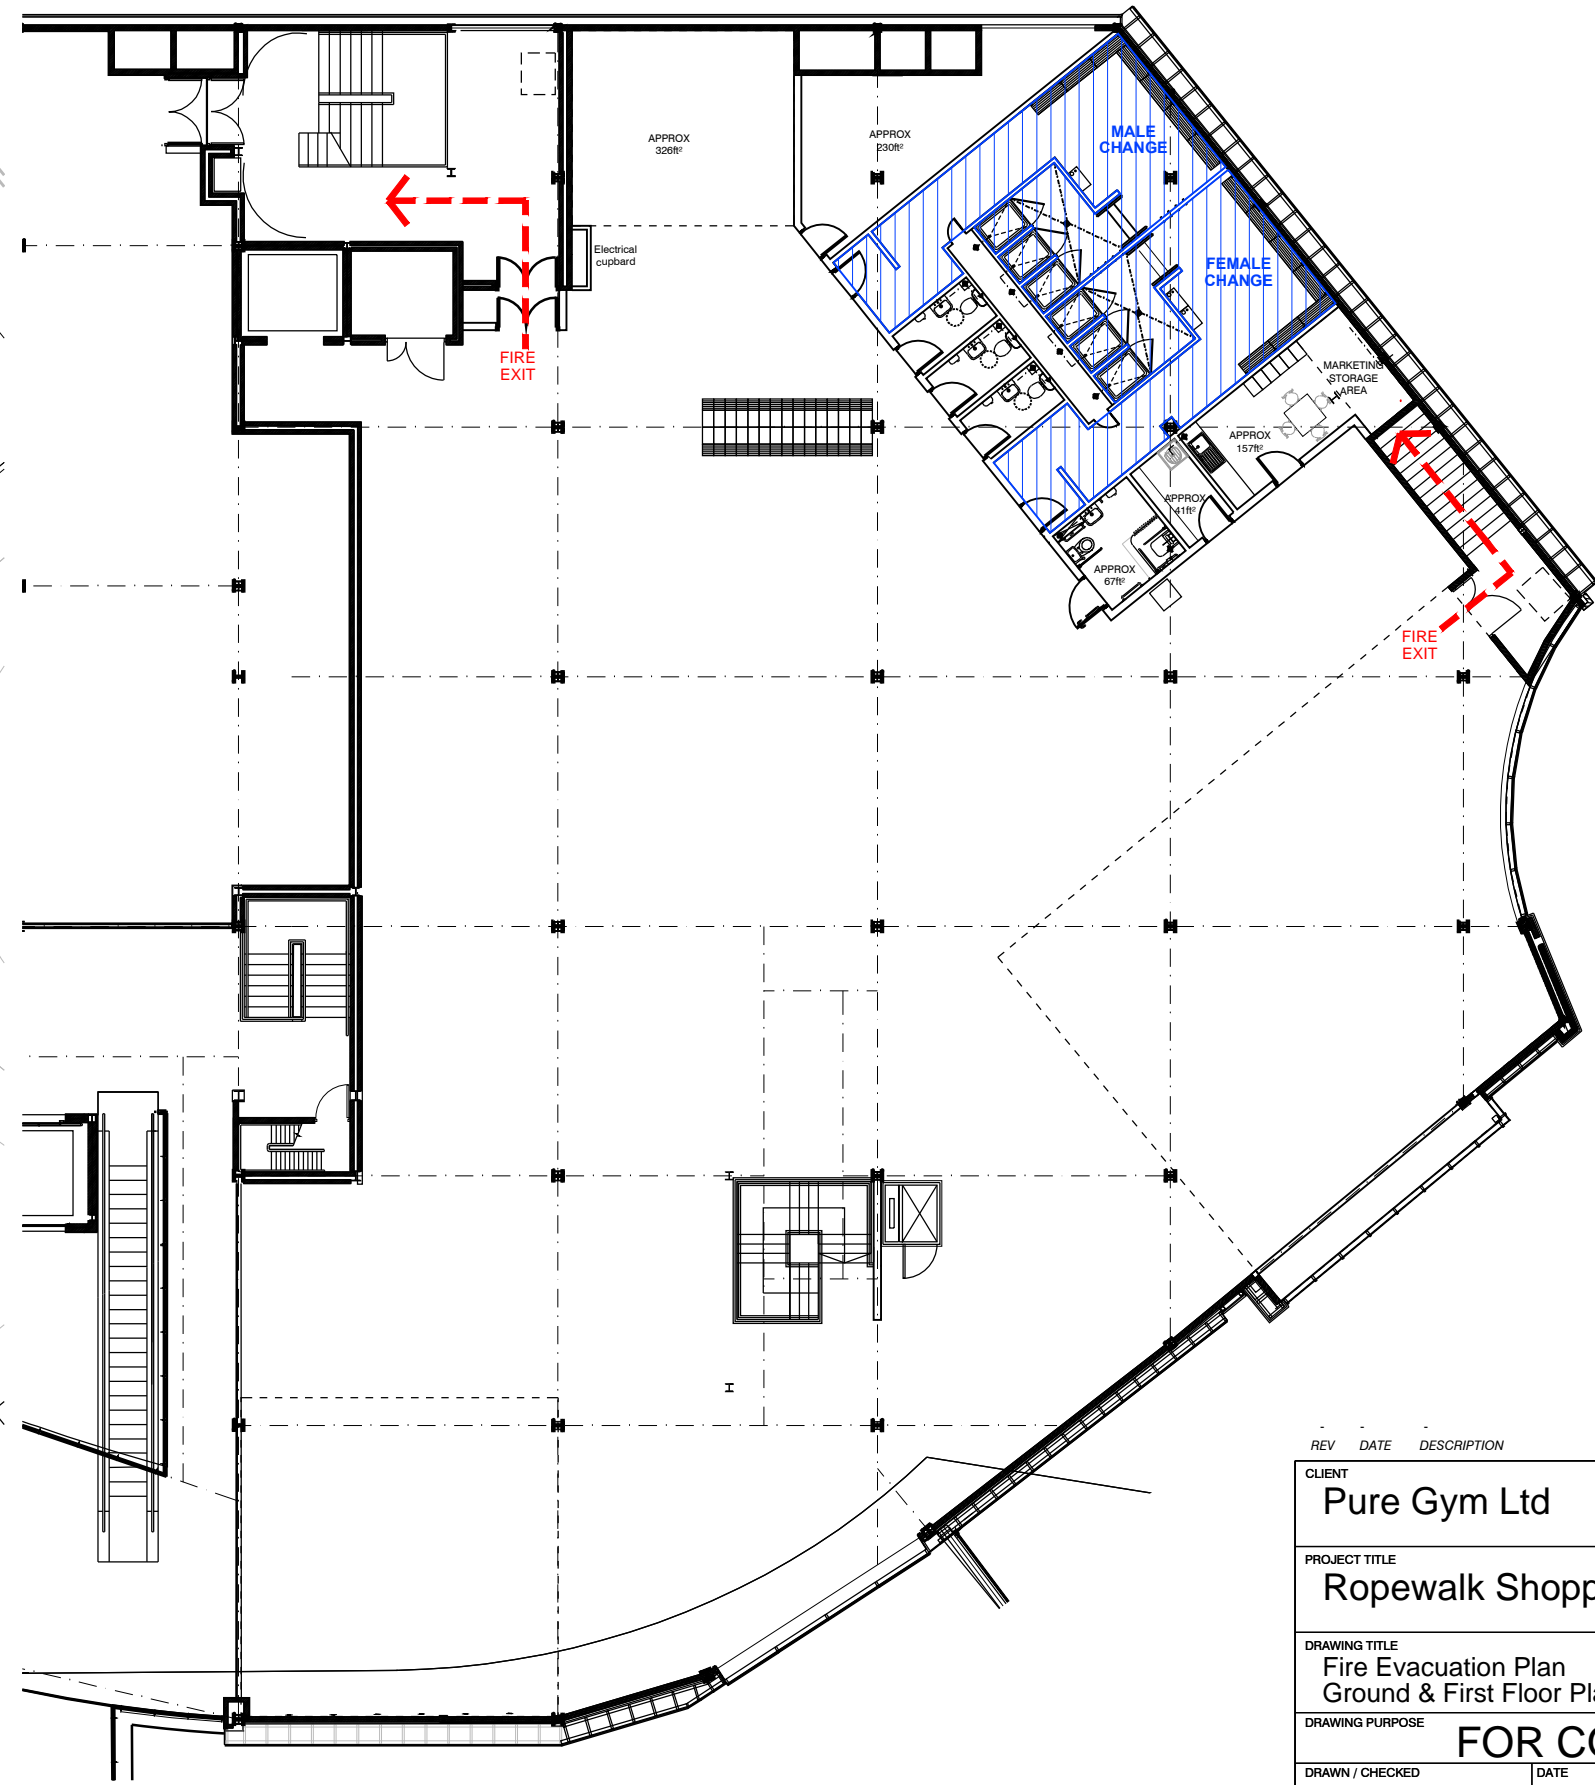

GROUND FLOOR

FIRST FLOOR

REV	DATE	DESCRIPTION	DRN	CHK
CLIENT Pure Gym Ltd				
PROJECT TITLE Ropewalk Shopping Centre, Nuneaton				
DRAWING TITLE Fire Evacuation Plan Ground & First Floor Plans				
DRAWING PURPOSE <b>FOR CONSTRUCTION</b>				
DRAWN / CHECKED GR/GG		DATE Junel '17	SCALE 1:200 @ A3	
JOB No 1PG164	DRAWING No 2-600	STATUS --	REVISION -	
51 Barton Arcade		T +44 (0)161 834 1018		
Deansgate		F +44 (0)161 834 4798		
Manchester		E contact@mhaarchitects.com		
M3 2BJ		W www.mhaarchitects.com		